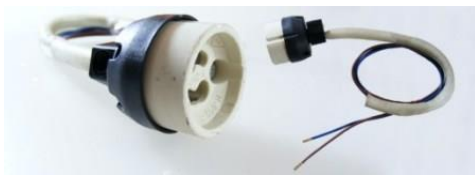

Zubehör - Accesories

Art. No. MDZ45317