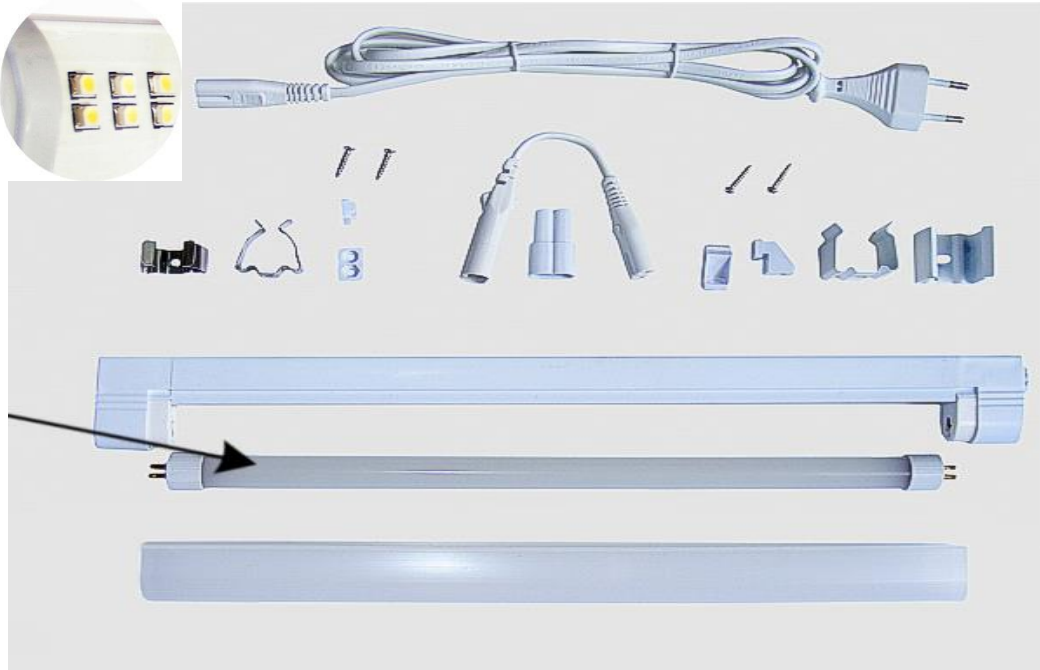

MDZ 5001

Langfeldleuchten LED T5

- LED-Konverter im Inneren
- Superkompakte Abmessungen
- Betriebsspannung 230-240V AC – 50/60 Hz
- Körper und Schirm - Kunststoff
- Schutzart IP rating: IP20

Langfeldleuchten LED T5 Type A

Linear Fixtures LED T5

- LED Driver inside
- Small dimensions
- Supply voltage 230-240V AC – 50/60 Hz
- Body and shield – plastic
- IP rating - IP20

Langfeldleuchten LED T5 Type B

Type	SMD 5050 LED	Power [W]	Lumen [lm]	L - Length [mm]		
MDZ5001-1 LED	10 LED	2W	>180 lm	268 mm	6400 K DL Day Light 4000 K CW Cool White 2700 K WW Warm White	Type A
MDZ5001-2 LED	14 LED	3W	>250 lm	343 mm	6400 K DL Day Light 4000 K CW Cool White 2700 K WW Warm White	Type A Type B
MDZ5001-3 LED	26 LED	6W	>410 lm	573 mm	6400 K DL Day Light 4000 K CW Cool White 2700 K WW Warm White	Type A Type B
MDZ5001-4 LED	42 LED	9W	>760 lm	904 mm	6400 K DL Day Light 4000 K CW Cool White 2700 K WW Warm White	Type A Type B
MDZ5001-5 LED	56 LED	12W	>1000 lm	1204 mm	6400 K DL Day Light 4000 K CW Cool White 2700 K WW Warm White	Type A

Zuleitung 3000 mm
(500 mm - 5000 mm Auf Anfrage)

Power supply cable 3000 mm
(500 mm - 5000 mm on request)

Verlängerungsleitung 210 mm
(100 mm - 2000 mm Auf Anfrage)

Extension lead 210 mm
(100 mm - 2000 mm on request)

Direktverbinder

Direct connector

Montageclip 25 mm Metall-Ausführung (weiß lackiert)
Mounting clip 25 mm metal version (white painted)

Montageclip 12 mm Metall-Ausführung
Mounting clip 12 mm metal version