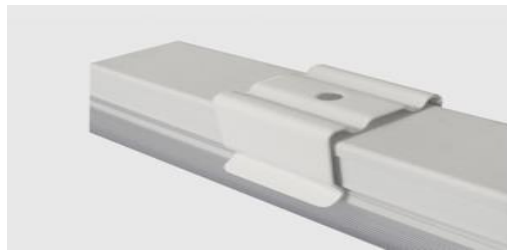

MDZ 5001

Langfeldleuchten LED T5

- LED-Konverter im Inneren
- Superkompakte Abmessungen
- Betriebsspannung 230-240V AC – 50/60 Hz
- Körper und Schirm - Kunststoff
- Schutzart IP rating: IP20

Langfeldleuchten LED T5 Type A

Linear Fixtures LED T5

- LED Driver inside
- Small dimensions
- Supply voltage 230-240V AC – 50/60 Hz
- Body and shield – plastic
- IP rating - IP20

Langfeldleuchten LED T5 Type B

Type	SMD 5050 LED	Power [W]	Lumen [lm]	L - Length [mm]		
MDZ5001-1 LED	10 LED	2W	>180 lm	268 mm	6400 K DL Day Light 4000 K CW Cool White 2700 K WW Warm White	Type A
MDZ5001-2 LED	14 LED	3W	>250 lm	343 mm	6400 K DL Day Light 4000 K CW Cool White 2700 K WW Warm White	Type A Type B
MDZ5001-3 LED	26 LED	6W	>410 lm	573 mm	6400 K DL Day Light 4000 K CW Cool White 2700 K WW Warm White	Type A Type B
MDZ5001-4 LED	42 LED	9W	>760 lm	904 mm	6400 K DL Day Light 4000 K CW Cool White 2700 K WW Warm White	Type A Type B
MDZ5001-5 LED	56 LED	12W	>1000 lm	1204 mm	6400 K DL Day Light 4000 K CW Cool White 2700 K WW Warm White	Type A

Zuleitung 3000 mm
(500 mm - 5000 mm Auf Anfrage)

Power supply cable 3000 mm
(500 mm - 5000 mm on request)

Verlängerungsleitung 210 mm
(100 mm - 2000 mm Auf Anfrage)

Extension lead 210 mm
(100 mm - 2000 mm on request)

Direktverbinder

Direct connector

Montageclip 25 mm Metall-Ausführung (weiß lackiert)
Mounting clip 25 mm metal version (white painted)

Montageclip 12 mm Metall-Ausführung
Mounting clip 12 mm metal version