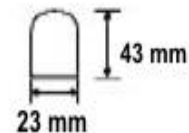

MDZ 5001

Langfeldleuchten LED T5

- LED-Konverter im Inneren
- Superkompakte Abmessungen
- Betriebsspannung 230-240V AC – 50/60 Hz
- Körper und Schirm - Kunststoff
- Schutzart IP rating: IP20

Langfeldleuchten LED T5 Type A

Linear Fixtures LED T5

- LED Driver inside
- Small dimensions
- Supply voltage 230-240V AC – 50/60 Hz
- Body and shield – plastic
- IP rating - IP20

Langfeldleuchten LED T5 Type B

Type	SMD 5050 LED	Power [W]	Lumen [lm]	L - Length [mm]		
MDZ5001-1 LED	10 LED	2W	>180 lm	268 mm	6400 K DL Day Light 4000 K CW Cool White 2700 K WW Warm White	Type A
MDZ5001-2 LED	14 LED	3W	>250 lm	343 mm	6400 K DL Day Light 4000 K CW Cool White 2700 K WW Warm White	Type A Type B
MDZ5001-3 LED	26 LED	6W	>410 lm	573 mm	6400 K DL Day Light 4000 K CW Cool White 2700 K WW Warm White	Type A Type B
MDZ5001-4 LED	42 LED	9W	>760 lm	904 mm	6400 K DL Day Light 4000 K CW Cool White 2700 K WW Warm White	Type A Type B
MDZ5001-5 LED	56 LED	12W	>1000 lm	1204 mm	6400 K DL Day Light 4000 K CW Cool White 2700 K WW Warm White	Type A

Zuleitung 3000 mm
(500 mm - 5000 mm Auf Anfrage)

Power supply cable 3000 mm
(500 mm - 5000 mm on request)

Verlängerungsleitung 210 mm
(100 mm - 2000 mm Auf Anfrage)

Extension lead 210 mm
(100 mm - 2000 mm on request)

Direktverbinder

Direct connector

Montageclip 25 mm Metall-Ausführung (weiß lackiert)
Mounting clip 25 mm metal version (white painted)

Montageclip 12 mm Metall-Ausführung
Mounting clip 12 mm metal version