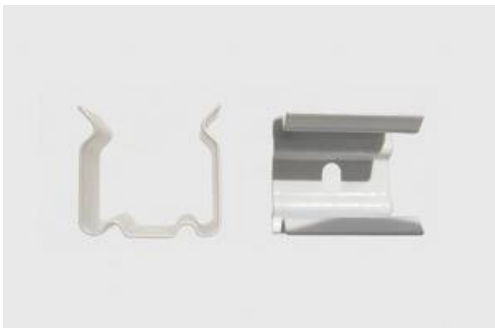

MDZ 5001

Langfeldleuchten LED T5

- LED-Konverter im Inneren
- Superkompakte Abmessungen
- Betriebsspannung 230-240V AC – 50/60 Hz
- Körper und Schirm - Kunststoff
- Schutzart IP rating: IP20

Langfeldleuchten LED T5 Type A

Linear Fixtures LED T5

- LED Driver inside
- Small dimensions
- Supply voltage 230-240V AC – 50/60 Hz
- Body and shield – plastic
- IP rating - IP20

Langfeldleuchten LED T5 Type B

Type	SMD 5050 LED	Power [W]	Lumen [lm]	L - Length [mm]		
MDZ5001-1 LED	10 LED	2W	>180 lm	268 mm	6400 K DL Day Light 4000 K CW Cool White 2700 K WW Warm White	Type A
MDZ5001-2 LED	14 LED	3W	>250 lm	343 mm	6400 K DL Day Light 4000 K CW Cool White 2700 K WW Warm White	Type A Type B
MDZ5001-3 LED	26 LED	6W	>410 lm	573 mm	6400 K DL Day Light 4000 K CW Cool White 2700 K WW Warm White	Type A Type B
MDZ5001-4 LED	42 LED	9W	>760 lm	904 mm	6400 K DL Day Light 4000 K CW Cool White 2700 K WW Warm White	Type A Type B
MDZ5001-5 LED	56 LED	12W	>1000 lm	1204 mm	6400 K DL Day Light 4000 K CW Cool White 2700 K WW Warm White	Type A

Zuleitung 3000 mm
(500 mm - 5000 mm Auf Anfrage)

Power supply cable 3000 mm
(500 mm - 5000 mm on request)

Verlängerungsleitung 210 mm
(100 mm - 2000 mm Auf Anfrage)

Extension lead 210 mm
(100 mm - 2000 mm on request)

Direktverbinder

Direct connector

Montageclip 25 mm Metall-Ausführung (weiß lackiert)
Mounting clip 25 mm metal version (white painted)

Montageclip 12 mm Metall-Ausführung
Mounting clip 12 mm metal version