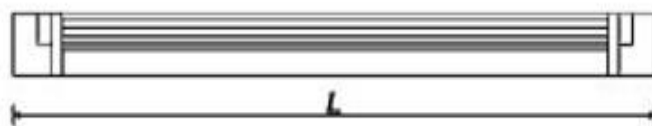

MDZ 5001

Langfeldleuchten LED T5

- LED-Konverter im Inneren
- Superkompakte Abmessungen
- Betriebsspannung 230-240V AC – 50/60 Hz
- Körper und Schirm - Kunststoff
- Schutzart IP rating: IP20

Langfeldleuchten LED T5 Type A

Linear Fixtures LED T5

- LED Driver inside
- Small dimensions
- Supply voltage 230-240V AC – 50/60 Hz
- Body and shield – plastic
- IP rating - IP20

Langfeldleuchten LED T5 Type B

Type	SMD 5050 LED	Power [W]	Lumen [lm]	L - Length [mm]		
MDZ5001-1 LED	10 LED	2W	>180 lm	268 mm	6400 K DL Day Light 4000 K CW Cool White 2700 K WW Warm White	Type A
MDZ5001-2 LED	14 LED	3W	>250 lm	343 mm	6400 K DL Day Light 4000 K CW Cool White 2700 K WW Warm White	Type A Type B
MDZ5001-3 LED	26 LED	6W	>410 lm	573 mm	6400 K DL Day Light 4000 K CW Cool White 2700 K WW Warm White	Type A Type B
MDZ5001-4 LED	42 LED	9W	>760 lm	904 mm	6400 K DL Day Light 4000 K CW Cool White 2700 K WW Warm White	Type A Type B
MDZ5001-5 LED	56 LED	12W	>1000 lm	1204 mm	6400 K DL Day Light 4000 K CW Cool White 2700 K WW Warm White	Type A

Zuleitung 3000 mm
(500 mm - 5000 mm Auf Anfrage)

Power supply cable 3000 mm
(500 mm - 5000 mm on request)

Verlängerungsleitung 210 mm
(100 mm - 2000 mm Auf Anfrage)

Extension lead 210 mm
(100 mm - 2000 mm on request)

Direktverbinder

Direct connector

Montageclip 25 mm Metall-Ausführung (weiß lackiert)
Mounting clip 25 mm metal version (white painted)

Montageclip 12 mm Metall-Ausführung
Mounting clip 12 mm metal version