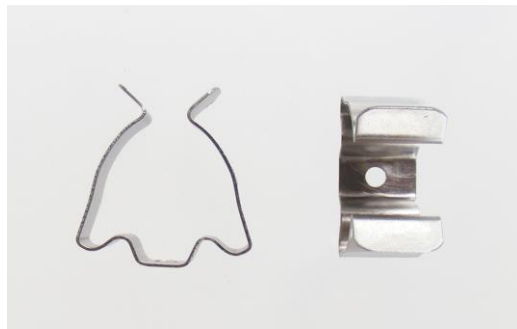

MDZ 5001

Langfeldleuchten LED T5

- LED-Konverter im Inneren
- Superkompakte Abmessungen
- Betriebsspannung 230-240V AC – 50/60 Hz
- Körper und Schirm - Kunststoff
- Schutzart IP rating: IP20

Langfeldleuchten LED T5 Type A

Linear Fixtures LED T5

- LED Driver inside
- Small dimensions
- Supply voltage 230-240V AC – 50/60 Hz
- Body and shield – plastic
- IP rating - IP20

Langfeldleuchten LED T5 Type B

Type	SMD 5050 LED	Power [W]	Lumen [lm]	L - Length [mm]		
MDZ5001-1 LED	10 LED	2W	>180 lm	268 mm	6400 K DL Day Light 4000 K CW Cool White 2700 K WW Warm White	Type A
MDZ5001-2 LED	14 LED	3W	>250 lm	343 mm	6400 K DL Day Light 4000 K CW Cool White 2700 K WW Warm White	Type A Type B
MDZ5001-3 LED	26 LED	6W	>410 lm	573 mm	6400 K DL Day Light 4000 K CW Cool White 2700 K WW Warm White	Type A Type B
MDZ5001-4 LED	42 LED	9W	>760 lm	904 mm	6400 K DL Day Light 4000 K CW Cool White 2700 K WW Warm White	Type A Type B
MDZ5001-5 LED	56 LED	12W	>1000 lm	1204 mm	6400 K DL Day Light 4000 K CW Cool White 2700 K WW Warm White	Type A

Zuleitung 3000 mm
(500 mm - 5000 mm Auf Anfrage)

Power supply cable 3000 mm
(500 mm - 5000 mm on request)

Verlängerungsleitung 210 mm
(100 mm - 2000 mm Auf Anfrage)

Extension lead 210 mm
(100 mm - 2000 mm on request)

Direktverbinder

Direct connector

Montageclip 25 mm Metall-Ausführung (weiß lackiert)
Mounting clip 25 mm metal version (white painted)

Montageclip 12 mm Metall-Ausführung
Mounting clip 12 mm metal version