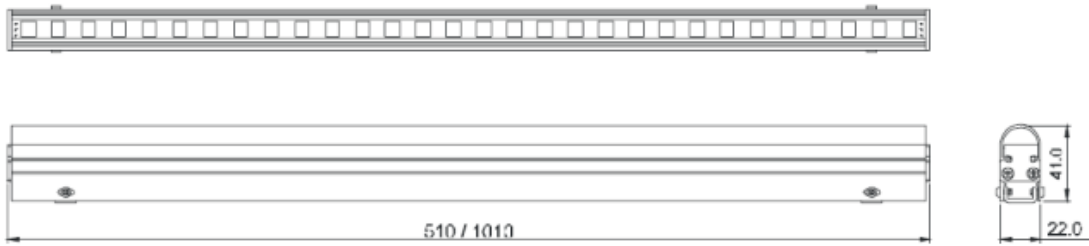

LED-Lichtleiste Einbau IP 65 Linear fixture, recessed IP 65

Application:

Widely used in building contour, square, bridge, showroom, stage lighting, emporium, hotel, entertainment, advertisement, etc.

Indoor or Outdoor use

Technical Parameters

	MDZ89101	MDZ89102	MDZ89001	MDZ89002	MDZ89003	MDZ89004
Dimensions	0,5m	1m	0,5m	1m	0,5m	1m
Voltage	DC24V	DC12V	DC24V	DC24V	DC12V	DC12V
LED	SMD3528	SMD3528	SMD5050	SMD5050	SMD5060	SMD5060
LED quantity	30pcs	60pcs	30pcs	60pcs	30pcs	60pcs
Current	0,1A	0,2A	0,5A	1A	0,5A	1A
Power	2,4W	4,6W	6W	12W	6W	12W
IP Range	IP 65	IP 65	IP 65	IP 65	IP 65	IP 65
Color	R/G/B/Y/PW/WW				R/G/B	

Dimension:

The connection way

Single color LED aluminium light bar connection way

RGB LED aluminium light bar connection way