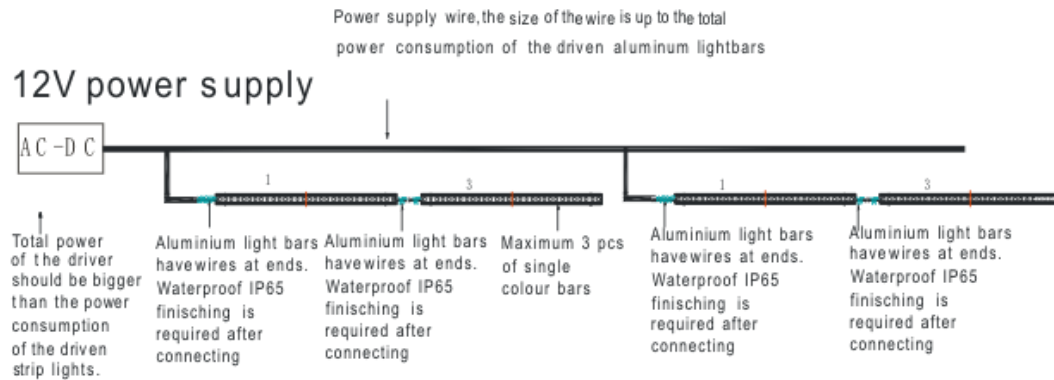

LED-Lichtleiste Einbau IP 65 Linear fixture, recessed IP 65

Application:

Widely used in building contour, square, bridge, showroom, stage lighting, emporium, hotel, entertainment, advertisement, etc.

Indoor or Outdoor use

Technical Parameters

	MDZ89101	MDZ89102	MDZ89001	MDZ89002	MDZ89003	MDZ89004
Dimensions	0,5m	1m	0,5m	1m	0,5m	1m
Voltage	DC24V	DC12V	DC24V	DC24V	DC12V	DC12V
LED	SMD3528	SMD3528	SMD5050	SMD5050	SMD5060	SMD5060
LED quantity	30pcs	60pcs	30pcs	60pcs	30pcs	60pcs
Current	0,1A	0,2A	0,5A	1A	0,5A	1A
Power	2,4W	4,6W	6W	12W	6W	12W
IP Range	IP 65	IP 65	IP 65	IP 65	IP 65	IP 65
Color	R/G/B/Y/PW/WW				R/G/B	

Dimension:

The connection way

Single color LED aluminium light bar connection way

RGB LED aluminium light bar connection way