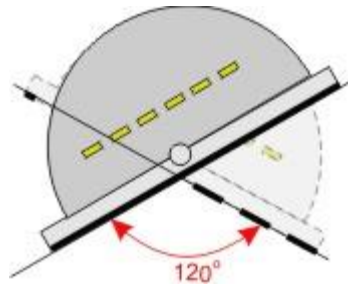

MDZ 6001R

Drehbare LED Langfeldleuchte für 230V

- LED-Konverter im Inneren
- Drehbare 120 °
- Superkompakte Abmessungen
- Betriebsspannung 230-240V AC – 50/60 Hz
- Körper - Aluminium
- Schutzart IP rating - IP20

Rotable LED Linear Fixtures 230V

- LED Driver inside
- Rotable 120 °
- Small dimensions
- Supply voltage 230-240V AC – 50/60 Hz
- Body – Aluminium
- IP rating - IP20

Type	Voltage	SMD 5050 LED	Power [W]	Lumen [lm]	L – Length W. –Width H – Height [mm]	
MDZ6001R-1LED	230V	14 LED	3W	>250 lm	L303xW62 xH21	6400 K DL Day Light 4000 K CW Cool White 2700 K WW Warm White
MDZ6001R-2LED	230V	24 LED	5W	>450 lm	L441x W62 xH21	6400 K DL Day Light 4000 K CW Cool White 2700 K WW Warm White
MDZ6001R-3LED	230V	29 LED	6W	>500 lm	L576x W62 xH21	6400 K DL Day Light 4000 K CW Cool White 2700 K WW Warm White