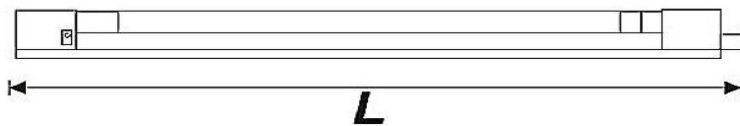

MDZ 6001R

Drehbare LED Langfeldleuchte für 230V

- LED-Konverter im Inneren
- Drehbare 120 °
- Superkompakte Abmessungen
- Betriebsspannung 230-240V AC – 50/60 Hz
- Körper - Aluminium
- Schutzart IP rating - IP20

Rotable LED Linear Fixtures 230V

- LED Driver inside
- Rotable 120 °
- Small dimensions
- Supply voltage 230-240V AC – 50/60 Hz
- Body – Aluminium
- IP rating - IP20

Type	Voltage	SMD 5050 LED	Power [W]	Lumen [lm]	L – Length W. –Width H – Height [mm]	
MDZ6001R-1LED	230V	14 LED	3W	>250 lm	L303xW62 xH21	6400 K DL Day Light 4000 K CW Cool White 2700 K WW Warm White
MDZ6001R-2LED	230V	24 LED	5W	>450 lm	L441x W62 xH21	6400 K DL Day Light 4000 K CW Cool White 2700 K WW Warm White
MDZ6001R-3LED	230V	29 LED	6W	>500 lm	L576x W62 xH21	6400 K DL Day Light 4000 K CW Cool White 2700 K WW Warm White