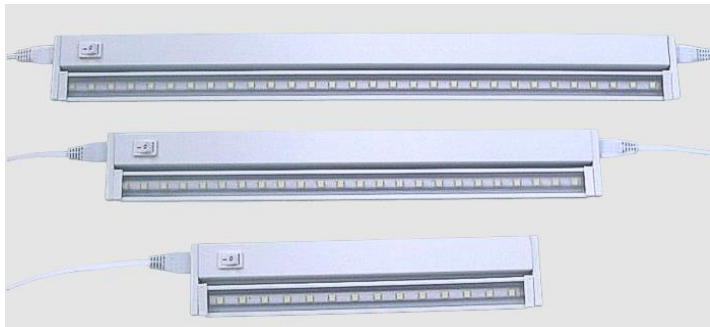

MDZ 6001R

Drehbare LED Langfeldleuchte für 230V

- LED-Konverter im Inneren
- Drehbare 120 °
- Superkompakte Abmessungen
- Betriebsspannung 230-240V AC – 50/60 Hz
- Körper - Aluminium
- Schutzart IP rating - IP20

Rotable LED Linear Fixtures 230V

- LED Driver inside
- Rotable 120 °
- Small dimensions
- Supply voltage 230-240V AC – 50/60 Hz
- Body – Aluminium
- IP rating - IP20

Type	Voltage	SMD 5050 LED	Power [W]	Lumen [lm]	L – Length W. –Width H – Height [mm]	
MDZ6001R-1LED	230V	14 LED	3W	>250 lm	L303xW62 xH21	6400 K DL Day Light 4000 K CW Cool White 2700 K WW Warm White
MDZ6001R-2LED	230V	24 LED	5W	>450 lm	L441x W62 xH21	6400 K DL Day Light 4000 K CW Cool White 2700 K WW Warm White
MDZ6001R-3LED	230V	29 LED	6W	>500 lm	L576x W62 xH21	6400 K DL Day Light 4000 K CW Cool White 2700 K WW Warm White