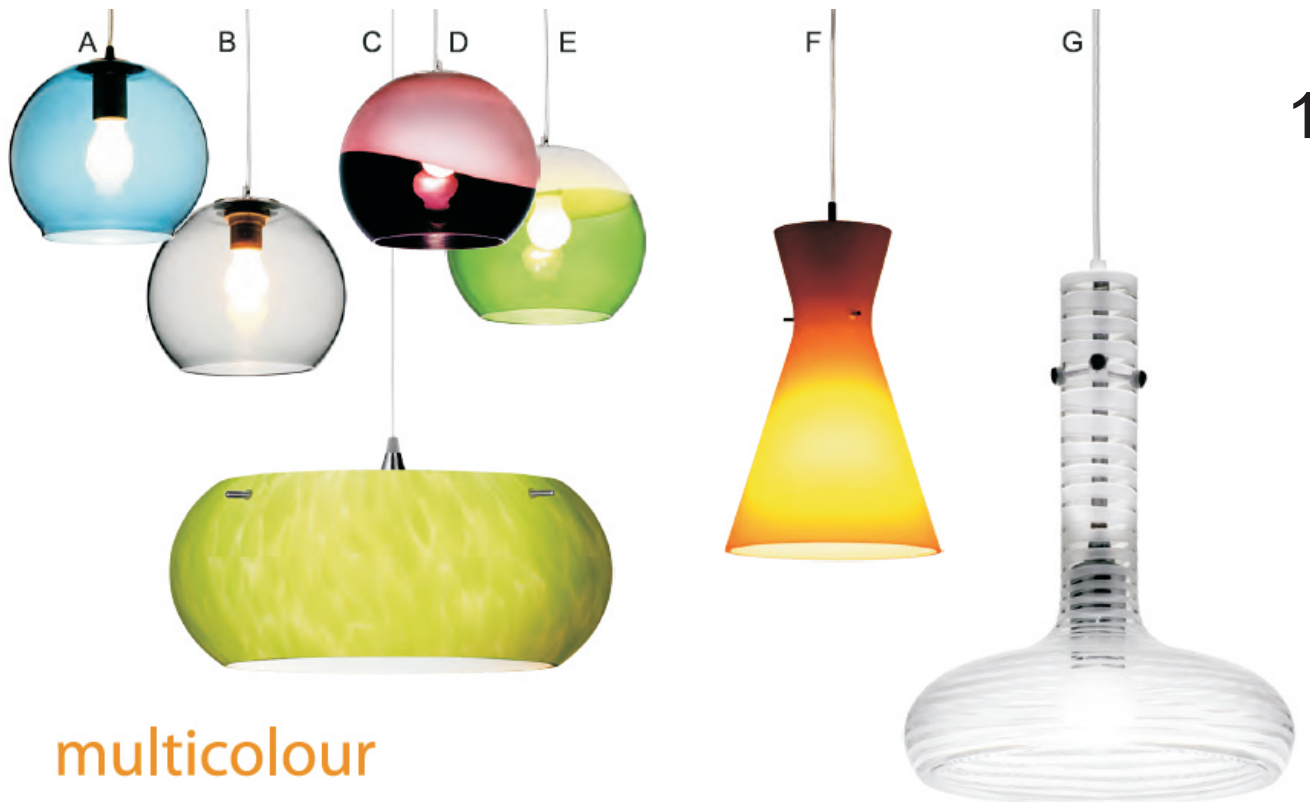

# opal glass

Most frequently manufactured type of lampshade creating warm and calming atmosphere. Manufacturing capabilities include both glossy and satinated white.

**multi layered**

Layered glass lampshades can be manufactured to fit tableware of your choice to create eye-catching focus zones in living spaces, suiting both a hotel conference and a well designed home.