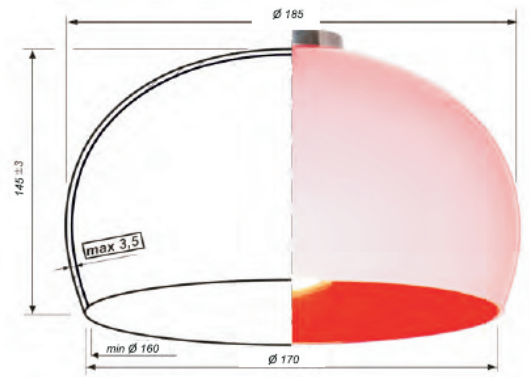

# opal glass

Most frequently manufactured type of lampshade creating warm and calming atmosphere. Manufacturing capabilities include both glossy and satinated white.

**multi layered**

Layered glass lampshades can be manufactured to fit tableware of your choice to create eye-catching focus zones in living spaces, suiting both a hotel conference and a well designed home.