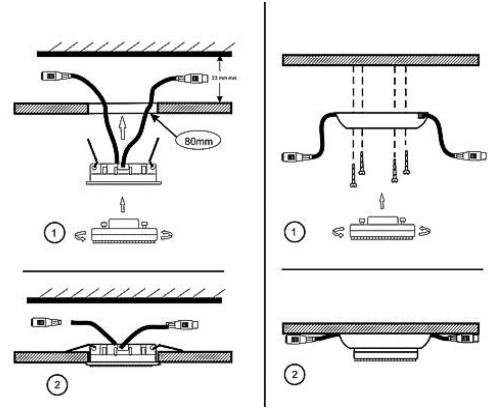

Art. No. MDZ4546