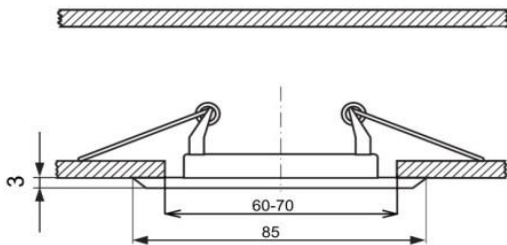

Spis treści

MDZ 4531	1
Zubehör - Accesories	2
MDZ4543 MDZ4544 MDZ4545	2
Anschluss Kabeln | Supply Cords	4
Schutzkontakt - Verlängerungskabel | Extension Cord.....	4
Steckverbindern | Connectors	4
Schnurschaltern | Cord Switches	5
Steckdosen | Sockets	5
Steckdosenleisten | Electric Distributors.....	6

Einbauleuchten - Recessed luminaires

Anbauleuchten - Surface mounting luminaires

MDZ 4531

Art. No. MDZ 4531