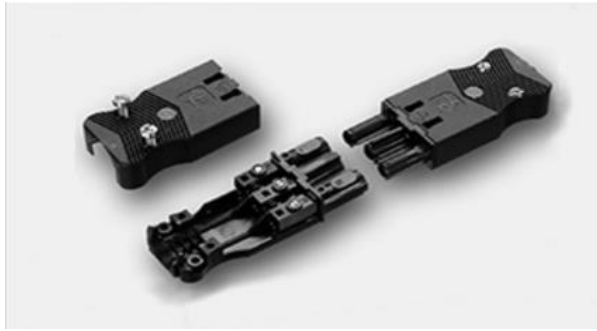

Art. No. MDZ51068 2-Pole + earth

~400V, 6A

Art. No. MDZ51069 1-polige | 1-pole

~380V, 27A

Art. No. MDZ53070MF Universal :

Stecker / Buchse | Plug / Socket

2-polige | 2-pole ~48V 25A

Art. No. MDZ51071ST Stecker | Plug

3-polige | 3-pole

~250V 16A

Art. No. MDZ51071BU Buchse | Socket.

3-polige | 3-pole

~250V 16A

Schnurschaltern | Cord Switches

Art. No. MDZ9072

Schalter 3-polige | Switch 3-pole