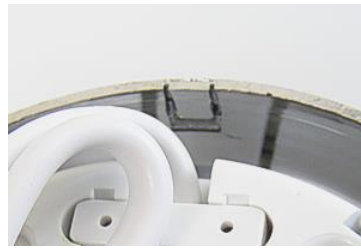

Art. No. MDZ4546 S